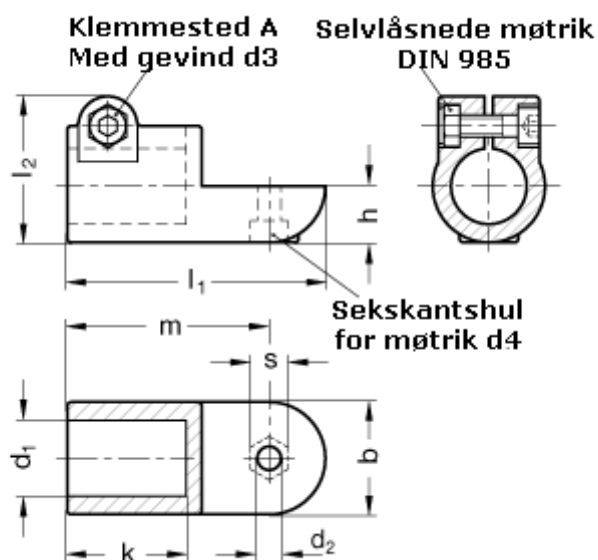

Article number: 20276B48OZ2BL

Description: E+G Swivel clamp connector
GN276-B48-OZ-2-BL

Measures

$b = 65$	$m = 115$
$d_1 = B48$	$s = 17$
$d_2 = 10.2$	
$d_3 = M10$	
$d_4 = M10$	
$k = 74.0$	
$l_1 = 148$	
$l_2 = 77.5$	